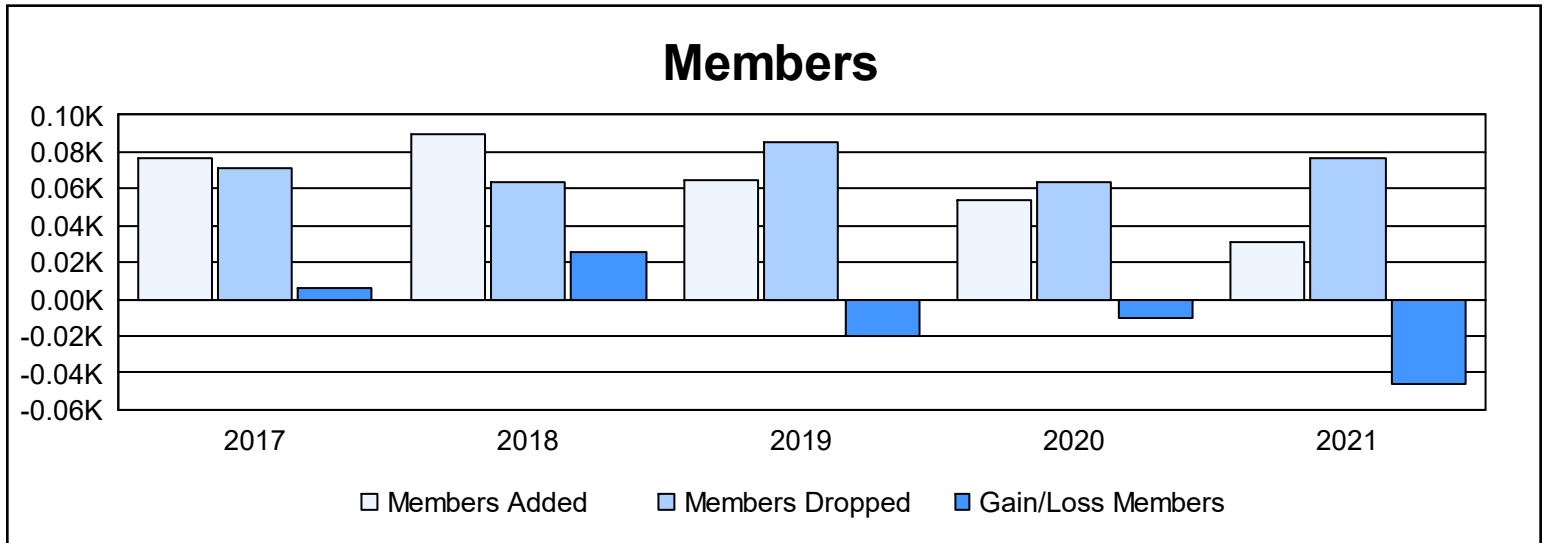

Year	New Clubs	Dropped Clubs	Gain/ Loss Clubs	New Members	Charter Members	Reinstate Members	Transfer Members	Total Member Added	Total Members Dropped	Gain/ Loss Members
2016-2017	0	0	0	70	1	5	1	77	71	6
2017-2018	0	0	0	88	0	1	1	90	64	26
2018-2019	0	0	0	60	1	2	2	65	85	-20
2019-2020	0	0	0	52	0	2	0	54	64	-10
2020-2021	0	0	0	27	0	3	1	31	77	-46
Average	0	0	0	59	0	3	1	63	72	-9

Membership Composition June 2021 Cumulative

Gender Composition June 2021 Cumulative